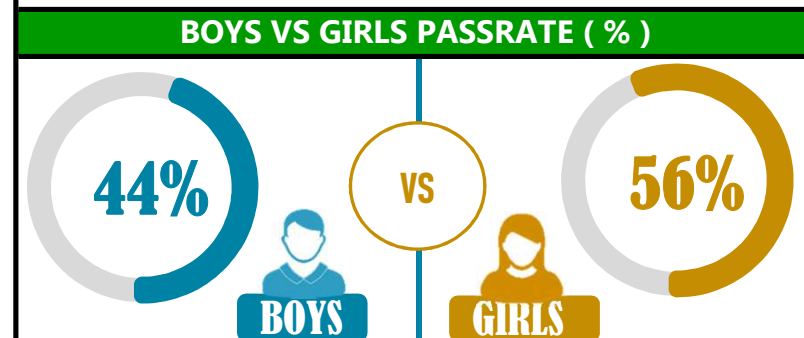

OVERALL GRADE ANALYSIS	NO.	SEATED	%
A	0	18	0%
B	8		44%
C	10		56%
D	4	4	22%
E	0		0%

OVERALL PERFORMANCE ANALYSIS		
REGISTERED	22	100%
SEATED	22	100%
ABSENTEES	0	0%
PASSED	18	82%
FAILED	4	18%