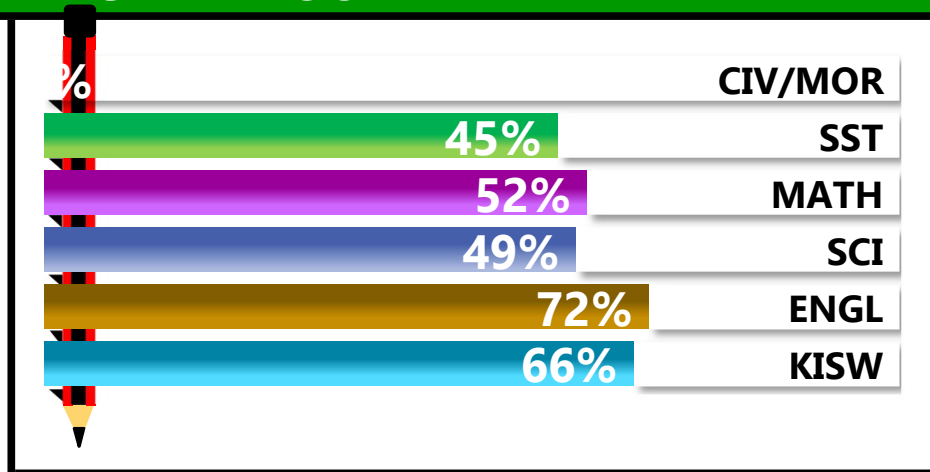

		<b>DARE INTEGRATED</b>			
<b>REGION: DAR ES SALAAM</b>		<b>SCHOOL AVERAGE</b>	<b>169.1</b>	<b>OVERALL GRADE</b>	
<b>DISTRICT: UBUNGO</b>				<b>C</b>	
				<b>CATEGORY</b>	
				<b>BELOW 40</b>	

**SUBJECT PERFORMANCE ANALYSIS**

SUBJECT NAME	AVG	%	RNK
ENGLISH	36.1	72%	1
KISWAHILI	33.2	66%	2
CIVIC & MORAL	26.7	53%	3
MATHEMATICS	26.0	52%	4
SCIENCE	24.5	49%	5
SOCIAL STUDIES	22.5	45%	6
BOYS/GIRLS PASS RATE	STD	AVG	%
BOYS	9	0.44	44%
GIRLS	13	0.56	56%